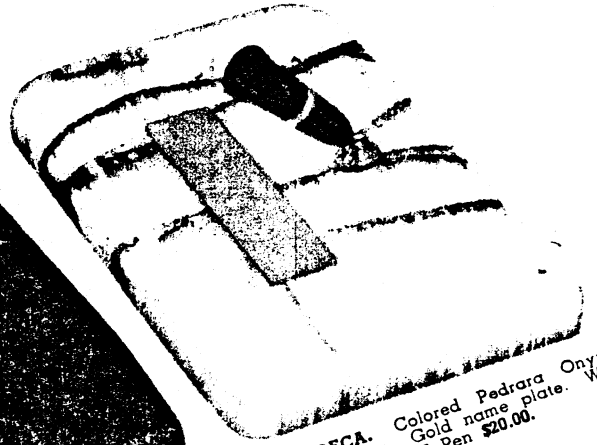

S348 ADEBT. Brown Onyx. 5 x 8 inches. Gold name plate. With Brown LIFETIME Pen $20.00.

S358 ADECA. Colored Pedrara Onyx. 5 x 8 inches. Gold name plate. With Brown LIFETIME Pen $20.00.